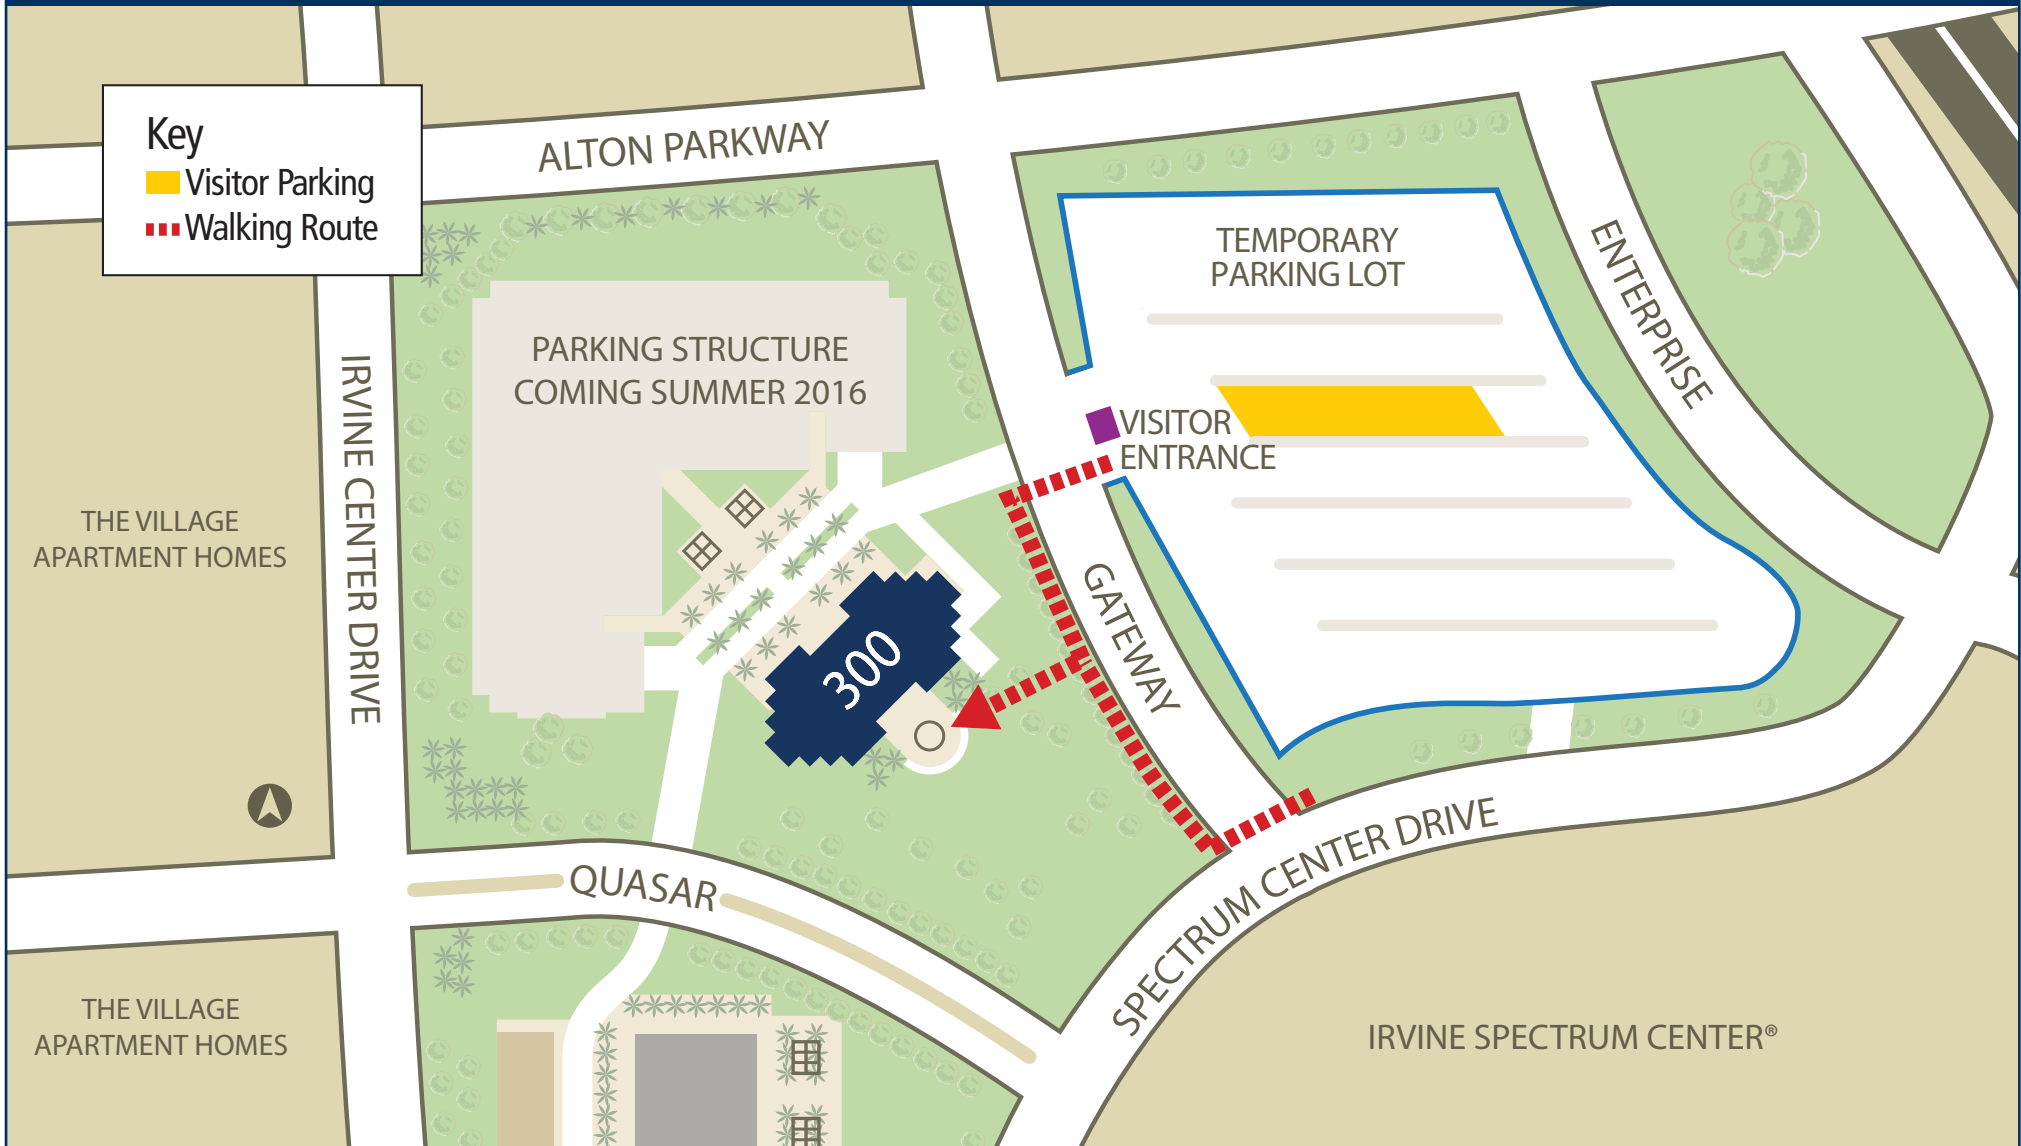

# 300 SPECTRUM CENTER DRIVE

## WALKING ROUTES FROM THE PARKING LOT

If you have questions, please contact the Customer Resource Center at 949.453.2330.